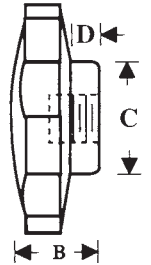

FLUTED PHENOLIC SCREWS & NUTS

Part Number: E18 + Code

CODE	KNOB NUTS THREAD SIZE	KNOB SCREWS THREAD SIZE LENGTH	HEAD DIA. "A"	DIMENSIONS		
				"B"	"C"	"D"
001	1/4-20	-	1-3/8	27/32	27/32	25/64
002	5/16-18	-	1-3/8	27/32	27/32	25/64
003	-	1/4-20 X 1/2	1-3/8	27/32	27/32	25/64
004	-	1/4-20 X 1	1-3/8	27/32	27/32	25/64
005	-	5/16-18 X 1/2	1-3/8	27/32	27/32	25/64
006	-	5/16-18 X 1	1-3/8	27/32	27/32	25/64
007	5/16-18	-	1-3/4	1-1/16	1-1/16	1/2
008	3/8-16	-	1-3/4	1-1/16	1-1/16	1/2
009	-	5/16-18 X 3/4	1-3/4	1-1/16	1-1/16	1/2
010	-	5/16-18 X 1-1/2	1-3/4	1-1/16	1-1/16	1/2
011	-	3/8-16 X 3/4	1-3/4	1-1/16	1-1/16	1/2
012	-	3/8-16 X 1-1/2	1-3/4	1-1/16	1-1/16	1/2
013	3/8-16	-	2-3/8	1-5/16	1-1/4	5/8
014	1/2-13	-	2-3/8	1-5/16	1-1/4	5/8
015	-	3/8-16 X 1	2-3/8	1-5/16	1-1/4	5/8
016	-	3/8-16 X 2	2-3/8	1-5/16	1-1/4	5/8
017	-	1/2-13 X 1	2-3/8	1-5/16	1-1/4	5/8
018	-	1/2-13 X 2	2-3/8	1-5/16	1-1/4	5/8

4-PRONGED PHENOLIC SCREWS & NUTS

Part Number: E19 + Code

CODE	KNOB NUTS THREAD SIZE	KNOB SCREWS THREAD SIZE LENGTH	HEAD DIA. "A"	DIMENSIONS		
				"B"	"C"	"D"
001	1/4-20	-	1-1/4	7/8	5/8	3/8
002	5/16-18	-	1-1/4	7/8	5/8	3/8
003	-	1/4-20 X 1	1-1/4	7/8	5/8	3/8
004	-	5/16-18 X 1	1-1/4	7/8	5/8	3/8
005	1/4-20	-	1-3/4	1	13/16	1/2
006	5/16-18	-	1-3/4	1	13/16	1/2
007	3/8-16	-	1-3/4	1	13/16	1/2
008	5/16-18	-	2-1/4	1-1/8	1	9/16
009	3/8-16	-	2-1/4	1-1/8	1	9/16
010	1/2-13	-	2-1/4	1-1/8	1	9/16
011	-	3/8-16 X 1-1/2	2-1/4	1-1/8	1	9/16
012	-	3/8-16 X 2	2-1/4	1-1/8	1	9/16