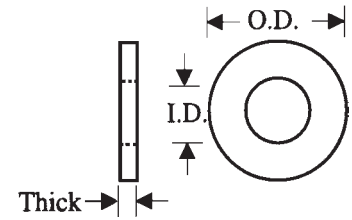

# NYLON WASHERS

Part Number: C11 + Code

CODE	SCREW SIZE	ID	OD	THICK
001	00	.060	5/32	.010
002	0	.065	1/8	.010
003	0	.065	3/16	.010
004	0	.065	3/16	.015
005	1	.080	3/16	.010
006	1	.080	3/16	.015
007	2	.090	3/16	.015
008	2	.090	3/16	.020
009	2	.090	3/16	.025
010	2	.090	3/16	.030
011	2	.090	1/4	.015
012	2	.090	1/4	.020
013	2	.090	1/4	.025
014	2	.090	1/4	.030
015	3	.105	1/4	.020
016	4	.120	1/4	.015
017	4	.120	1/4	.020
018	4	.120	9/32	.020
019	4	.120	9/32	.030
020	4	.120	9/32	.040
021	4	.120	9/32	.045
022	5	.140	9/32	.020
023	5	.140	9/32	.030
024	6	.150	5/16	.020
025	6	.150	5/16	.025
026	6	.150	5/16	.030
027	6	.150	5/16	.040
028	6	.150	5/16	.045
029	6	.150	5/16	.060
030	8	.170	3/8	.020
031	8	.170	3/8	.030
032	8	.170	3/8	.040
033	8	.170	3/8	.045

CODE	SCREW SIZE	ID	OD	THICK
034	8	.170	3/8	.060
035	10	.195	7/16	.020
036	10	.195	7/16	.030
037	10	.195	7/16	.040
038	10	.195	7/16	.045
039	10	.195	7/16	.060
040	10	.210	7/16	.060
041	1/4	.250	9/16	.060
042	1/4	.260	11/16	.020
043	1/4	.260	11/16	.030
044	1/4	.260	11/16	.040
045	1/4	.260	11/16	.060
046	1/4	.265	9/16	.020
047	1/4	.265	9/16	.030
048	1/4	.265	9/16	.045
049	1/4	.265	9/16	.060
050	1/4	.265	5/8	.060
051	1/4	.280	5/8	.060
052	5/16	.340	11/16	.060
053	5/16	.343	7/8	.060
054	5/16	.340	7/8	.125
055	3/8	.406	13/16	.060
056	3/8	.411	1	.060
057	3/8	.405	1	.125
058	1/2	.531	1	.060
059	1/2	.562	1-1/4	.060
060	1/2	.562	1-3/8	.125
061	5/8	.656	1-1/4	.093
062	5/8	.656	1-1/2	.125
063	3/4	.812	1-3/8	.093
064	3/4	.812	1-3/8	.125
065	3/4	.812	1-1/2	.093
066	3/4	.812	1-3/4	.125