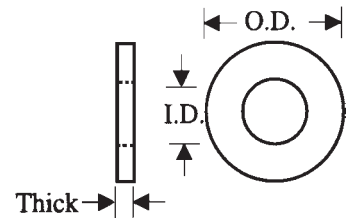

SPECIAL NYLON WASHERS

Part Number: C16 + Code

CODE	ID	OD	THICK
001	.437	.625	.093
005	.437	.625	.250
010	.437	.876	.502
015	.437	1.500	.130
020	.440	.650	.125
025	.443	.745	.095
030	.450	1.000	.125
035	.450	1.375	.090
040	.453	.938	.155
045	.461	.709	.110
050	.463	.523	.060
055	.463	.713	.065
060	.470	.750	.200
065	.472	.929	.126
070	.473	.685	.190
075	.475	.525	.070
080	.477	1.184	.079
085	.480	.825	.100
090	.481	.554	.030
095	.481	.671	.031
100	.490	.710	.125
105	.495	.809	.059
110	.500	.625	.132
115	.500	.775	.120
120	.500	.875	.125
125	.500	.880	.065
130	.500	.900	.075
135	.500	1.000	.100
140	.500	1.125	.062
145	.500	1.500	.125
150	.503	.820	.095
155	.503	1.120	.033
160	.505	.625	.092
165	.505	1.000	.125
170	.505	1.500	.130

CODE	ID	OD	THICK
175	.506	.745	.150
180	.506	.940	.064
185	.507	.692	.042
190	.510	.805	.220
195	.510	1.375	.062
200	.510	2.000	.060
205	.512	1.570	.118
210	.514	.743	.093
215	.515	.775	.250
220	.515	.900	.060
225	.515	.750	.250
230	.515	1.468	.050
235	.515	1.500	.437
240	.516	1.250	.062
245	.518	1.000	.080
250	.521	1.490	.120
255	.522	.712	.062
260	.523	1.363	.051
265	.525	1.375	.125
270	.526	.718	.219
275	.526	.718	.281
280	.530	.750	.230
285	.530	1.375	.173
290	.531	.697	.158
295	.531	.740	.187
300	.531	.865	.200
305	.531	.870	.187
310	.531	1.625	.312
315	.540	1.120	.125
320	.544	.817	.140
325	.558	.755	.030
330	.562	1.000	.125
335	.562	1.250	.032
340	.565	.700	.062
345	.568	.687	.062