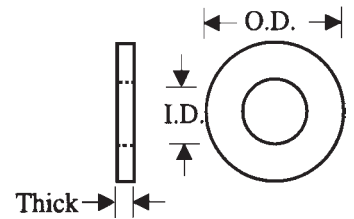

SPECIAL NYLON WASHERS

Part Number: C14 + Code

CODE	ID	OD	THICK
001	.031	.090	.031
005	.031	.153	.062
010	.032	.125	.060
015	.035	.100	.020
020	.038	.170	.060
025	.040	.138	.033
030	.045	.120	.130
035	.050	.156	.200
040	.051	.185	.132
044	.060	.160	.025
045	.062	.312	.125
050	.063	.120	.180
055	.063	.312	.090
060	.065	.179	.078
065	.076	.156	.062
070	.081	.259	.062
075	.082	.695	.077
080	.085	.196	.031
085	.086	.187	.130
090	.090	.250	.055
095	.094	.188	.020
100	.094	.219	.100
105	.094	.375	.281
110	.095	.312	.062
115	.098	.178	.045
120	.098	.186	.030
125	.100	.197	.156
130	.100	1.250	.060
135	.104	.220	.031
140	.110	.158	.070
144	.110	.220	.125
145	.110	.312	.125
150	.110	.314	.062
155	.112	.206	.053
160	.113	.240	.040

CODE	ID	OD	THICK
165	.115	.199	.050
170	.115	.197	.030
175	.115	.312	.140
180	.120	.182	.125
185	.120	.187	.060
190	.120	.187	.062
195	.120	.190	.100
200	.120	.218	.037
205	.120	.275	.062
210	.120	.288	.040
215	.120	.280	.030
220	.120	.281	.020
225	.120	.281	.040
230	.120	.281	.060
235	.122	.278	.050
240	.125	.199	.045
245	.125	.225	.100
250	.125	.235	.040
255	.125	.250	.095
260	.125	.250	.150
265	.125	.312	.032
270	.125	.315	.031
275	.125	.375	.040
280	.125	.375	.072
285	.125	.500	.125
290	.125	.625	.062
295	.126	.250	.025
300	.128	.245	.093
305	.128	.322	.062
310	.130	.187	.150
315	.130	.285	.060
320	.130	.355	.062
321	.130	.450	.125
325	.131	.375	.093
330	.135	.295	.127