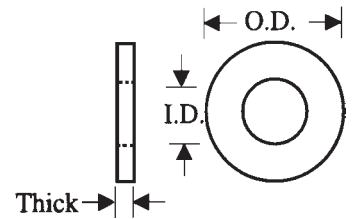

SPECIAL NYLON WASHERS (CONTINUED)

Part Number: C16 + Code

CODE	ID	OD	THICK
350	.570	.715	.100
355	.578	.756	.110
360	.580	.937	.082
365	.583	.937	.062
370	.589	.882	.085
375	.590	.778	.032
380	.605	1.128	.239
385	.621	.805	.125
390	.625	.750	.170
391	.625	.812	.032
395	.625	.937	.093
400	.625	1.718	.050
405	.627	.875	.114
410	.630	.812	.100
415	.630	.812	.220
420	.630	1.130	.060
425	.630	1.562	.062
430	.630	2.000	.125
435	.631	1.000	.128
440	.631	1.004	.065
445	.632	1.000	.185
450	.632	2.930	.150
455	.633	.782	.125
460	.635	.995	.250
465	.635	1.120	.140
470	.640	.781	.031
475	.643	1.225	.100
480	.645	1.310	.120
485	.656	.844	.060
490	.656	1.375	.125
495	.659	1.575	.118
500	.665	1.500	.094
505	.688	.865	.155
510	.695	.812	.093
515	.696	1.500	.120

CODE	ID	OD	THICK
520	.697	1.425	.100
525	.730	.840	.125
530	.730	1.000	.062
535	.740	1.060	.100
540	.740	1.062	.225
545	.750	1.505	.053
550	.755	1.000	.175
555	.755	1.500	.125
559	.750	1.000	.060
560	.760	1.000	.062
565	.760	1.420	.100
570	.765	1.250	.080
575	.765	1.490	.100
580	.771	.993	.124
585	.805	1.250	.060
590	.805	2.000	.062
595	.810	1.490	.062
600	.812	1.057	.125
605	.812	1.250	.080
610	.812	3.132	.125
615	.844	1.031	.040
620	.844	1.000	.125
625	.875	1.117	.195
630	.875	1.250	.125
635	.880	1.280	.062
640	.889	1.125	.060
645	.928	1.750	.275
650	.938	1.310	.040
655	.948	1.800	.057
660	.984	1.203	.050
665	1.000	1.312	.191
670	1.000	1.312	.125
675	1.000	1.437	.069
680	1.000	1.450	.063
685	1.000	1.563	.062