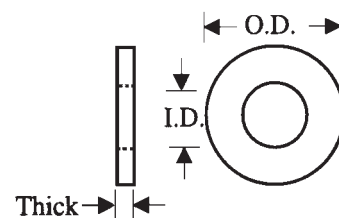

NYLON WASHERS

Part Number: C18 + Code

CODE	SCREW SIZE	ID	OD	THICK
001	2	.090	.250	.032
002	2	.090	.250	.062
003	2	.090	.250	.093
004	2	.090	.250	.125
005	4	.115	.250	.032
006	4	.115	.250	.062
007	4	.115	.250	.093
008	4	.115	.250	.125
009	4	.115	.281	.047
010	4	.125	.250	.062
011	4	.125	.312	.062
012	4	.125	.375	.062
013	4	.125	.437	.062
014	6	.140	.312	.032
015	6	.140	.312	.047
016	6	.140	.312	.062
017	6	.140	.312	.093
018	6	.140	.312	.125
019	6	.147	.250	.062
020	6	.147	.375	.062
021	6	.147	.437	.062
022	8	.171	.375	.032
023	8	.171	.375	.062
024	8	.171	.375	.093
025	8	.171	.375	.125
026	8	.174	.250	.062
027	8	.174	.312	.062
028	8	.174	.437	.062
029	8	.174	.500	.062
030	10	.194	.375	.032
031	10	.194	.375	.062
032	10	.194	.375	.093
033	10	.194	.375	.125
035	10	.200	.437	.062
036	10	.200	.500	.062

CODE	SCREW SIZE	ID	OD	THICK
037	10	.203	.562	.062
038	10	.200	.625	.062
040	1/4	.257	.500	.032
041	1/4	.257	.500	.062
042	1/4	.257	.500	.093
043	1/4	.257	.500	.125
044	1/4	.260	.562	.062
045	1/4	.250	.625	.062
046	1/4	.260	.625	.125
047	1/4	.260	.687	.062
048	1/4	.260	.687	.125
049	1/4	.260	.750	.062
050	1/4	.260	.745	.125
051	5/16	.317	.500	.032
052	5/16	.317	.500	.062
053	5/16	.317	.500	.093
054	5/16	.317	.500	.125
055	3/8	.380	.531	.093
056	3/8	.380	.625	.032
057	3/8	.380	.625	.062
058	3/8	.380	.625	.093
059	3/8	.380	.625	.125
060	3/8	.390	.500	.062
062	3/8	.390	.687	.062
063	3/8	.390	.687	.125
064	3/8	.390	.750	.062
065	3/8	.394	.757	.125
066	7/16	.443	.750	.032
067	7/16	.443	.750	.062
068	7/16	.443	.750	.093
069	7/16	.443	.750	.125
070	1/2	.505	.750	.032
071	1/2	.505	.750	.062
072	1/2	.505	.750	.093
073	1/2	.505	.750	.125

- ☐ Elastic and resilient, allows conformity to irregular surfaces
- ☐ Seals, dampens vibration
- ☐ Versatile; insulation, shock load use
- ☐ Low/no lubrication requirement allows anti-friction bearing
- ☐ Can be used as spacer