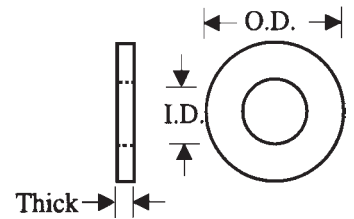

SPECIAL NYLON WASHERS

Part Number: C15 + Code

CODE	ID	OD	THICK
001	.250	.375	.093
005	.250	.375	.150
010	.250	.435	.094
015	.250	.465	.015
020	.250	.500	.150
025	.250	.562	.031
030	.250	.625	.190
035	.250	.719	.062
040	.250	1.250	.255
045	.250	1.250	.062
050	.250	1.375	.064
055	.250	1.395	.118
060	.251	.389	.125
065	.252	.472	.059
070	.252	.622	.060
075	.253	.375	.084
080	.253	.443	.125
085	.254	.565	.094
090	.254	1.000	.325
095	.255	.382	.195
100	.255	.437	.062
105	.255	.500	.075
110	.255	.555	.047
115	.255	.900	.125
120	.257	.625	.020
125	.257	.875	.031
130	.257	.875	.062
135	.257	1.250	.255
140	.260	.312	.127
145	.260	.312	.070
150	.260	.350	.062
155	.260	.437	.047
160	.260	.490	.245
165	.260	.560	.125
170	.260	.615	.100

CODE	ID	OD	THICK
175	.260	.625	.140
180	.260	.687	.050
185	.260	.745	.066
190	.261	.750	.095
195	.262	.500	.150
200	.265	.620	.192
205	.265	.625	.093
210	.265	.875	.093
215	.265	1.000	.312
220	.266	.731	.118
225	.270	.618	.220
230	.274	.750	.250
231	.275	1.000	.062
235	.280	.335	.195
240	.280	.630	.030
245	.280	.687	.031
250	.281	.490	.030
255	.281	.625	.110
260	.281	.625	.210
265	.281	.719	.062
270	.281	1.250	.063
275	.282	.753	.123
280	.283	.638	.077
285	.290	.445	.033
290	.295	.685	.062
295	.296	.750	.032
300	.300	.750	.125
305	.301	.620	.039
310	.307	.578	.125
315	.310	.495	.095
320	.310	.750	.375
325	.310	1.175	.125
330	.310	1.205	.120
335	.312	.500	.156
340	.312	.500	.125