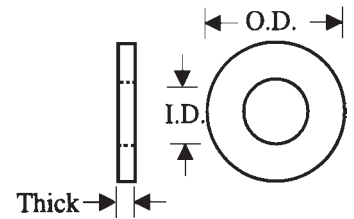

SPECIAL NYLON WASHERS (CONTINUED)

Part Number: C15 + Code

CODE	ID	OD	THICK
345	.312	.625	.250
350	.312	.812	.125
355	.312	.855	.125
360	.312	.875	.187
365	.312	1.000	.032
370	.312	1.000	.187
375	.313	.531	.031
380	.315	.625	.031
385	.315	.625	.125
390	.315	.872	.062
395	.316	1.121	.034
400	.317	.500	.032
405	.317	.565	.095
410	.317	.750	.062
415	.317	.890	.245
420	.318	.680	.187
425	.318	.688	.190
430	.320	.500	.170
435	.320	.500	.200
440	.320	.500	.250
445	.320	.500	.281
450	.320	.560	.187
455	.320	.562	.020
460	.320	.562	.125
465	.320	.750	.250
470	.320	1.000	.375
475	.323	.750	.125
480	.327	.630	.075
485	.328	.390	.079
490	.328	.562	.095
495	.328	.590	.147
500	.328	.750	.032
505	.330	1.375	.125
510	.331	.944	.098
515	.336	.709	.079

CODE	ID	OD	THICK
520	.337	.683	.063
525	.340	.615	.125
530	.340	.740	.062
535	.340	.865	.187
540	.340	1.260	.250
545	.343	.500	.109
550	.343	.687	.031
555	.343	.885	.062
560	.343	.980	.065
565	.344	.437	.062
570	.344	.687	.064
575	.350	.620	.188
580	.352	.750	.031
585	.360	.735	.160
590	.360	.983	.120
595	.363	.547	.062
600	.365	1.235	.110
605	.373	.560	.031
610	.375	.453	.062
615	.375	.505	.050
620	.375	.500	.087
623	.375	.645	.064
625	.375	.750	.062
630	.375	.750	.125
635	.375	.825	.100
640	.375	.900	.055
644	.375	1.000	.020
645	.375	1.000	.062
650	.375	1.500	.375
655	.377	.875	.062
660	.377	1.170	.125
665	.380	.750	.094
670	.380	.875	.093
675	.380	1.250	.125
680	.380	1.370	.125