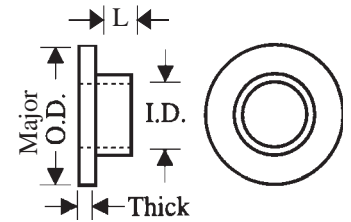

FIBRE (HARD VULCANIZED) SHOULDER WASHERS

Part Number: C24 + Code

CODE	SCREW SIZE	ID	MAJOR OD	THICK	MINOR OD	SHOULDER LENGTH
001	2	.090	1/4	.030	.156	.025
002	2	.090	1/4	.050	.156	.030
003	2	.090	1/4	.060	.156	.030
004	4	.120	1/4	.030	.185	.025
006	4	.120	3/8	.030	.156	.030
007	6	.140	5/16	.040	.185	.030
009	6	.140	5/16	.060	.185	.030
010	8	.175	3/8	.040	.245	.030
012	8	.170	3/8	.060	.245	.030
014	10	.195	3/8	.050	.310	.030
017	1/4	.255	1/2	.060	.310	.030
020	3/8	.380	5/8	.050	.437	.030
021	3/8	.380	5/8	.060	.437	.030

FIBRE (HARD VULCANIZED) WASHERS

Part Number: C51 (GRAY) + Code
C52 (BLACK) + Code

CODE	NOMINAL ID	NOMINAL OD	THICKNESS
001	.060	5/32	.010
002	.065	3/16	.015
003	.080	3/16	.015
004	.090	3/16	.015
005	.090	3/16	.030
006	.120	1/4	.030
007	.120	9/32	.030
008	.150	1/4	.030
009	.150	5/16	.030
010	.170	3/8	.030

CODE	NOMINAL ID	NOMINAL OD	THICKNESS
011	.195	3/8	.030
012	.195	7/16	.045
013	.220	3/8	.030
014	.260	1/2	.030
015	.265	9/16	.030
016	.265	9/16	.060
017	.325	1/2	.030
018	.390	5/8	.030
019	.480	3/4	.030
020	.515	13/16	.030