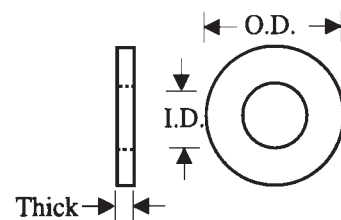

SPECIAL NYLON WASHERS (CONTINUED)

Part Number: C14 + Code

CODE	ID	OD	THICK
335	.138	.310	.030
340	.139	.180	.064
345	.140	.500	.032
350	.140	.260	.080
355	.140	.250	.094
360	.140	.250	.150
365	.140	.281	.020
370	.140	.375	.080
375	.141	.187	.125
380	.141	.234	.090
385	.141	.250	.062
390	.141	.375	.031
395	.141	.562	.062
400	.142	.250	.110
405	.144	.500	.125
410	.147	.250	.125
415	.150	.225	.045
420	.150	.312	.020
425	.150	.312	.030
430	.150	.312	.040
435	.150	.312	.050
440	.150	.312	.060
445	.150	.329	.060
450	.150	.375	.030
455	.150	.750	.055
460	.151	.251	.035
465	.153	.375	.063
470	.155	.280	.160
475	.156	.250	.100
480	.156	.320	.031
485	.156	.438	.062
490	.156	.440	.032
495	.156	.687	.135
500	.156	1.000	.062

CODE	ID	OD	THICK
505	.157	.315	.197
510	.160	.250	.062
515	.160	.285	.032
520	.162	.312	.062
525	.165	.500	.075
530	.165	.625	.250
535	.169	.354	.031
540	.170	.375	.040
545	.170	.375	.050
550	.170	.682	.062
555	.171	.246	.100
560	.171	.250	.100
565	.171	.630	.060
570	.172	.375	.060
575	.177	.408	.062
580	.187	.250	.130
585	.187	.256	.045
590	.187	.312	.050
595	.187	.380	.155
600	.187	.440	.093
605	.187	.625	.062
610	.187	.750	.156
615	.188	.500	.032
620	.188	1.500	.068
625	.189	1.006	.064
629	.190	.223	.102
630	.190	.282	.065
635	.190	.310	.032
640	.190	.335	.032
645	.190	.434	.125
650	.190	.375	.065
655	.191	.750	.100
660	.192	.312	.110
665	.193	.510	.050