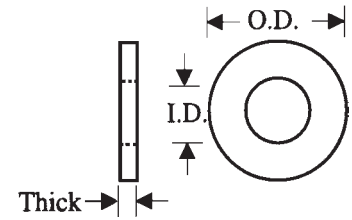

NYLON WASHERS

Part Number: C11 + Code

CODE	SCREW SIZE	ID	OD	THICK
001	00	.060	5/32	.010
002	0	.065	1/8	.010
003	0	.065	3/16	.010
004	0	.065	3/16	.015
005	1	.080	3/16	.010
006	1	.080	3/16	.015
007	2	.090	3/16	.015
008	2	.090	3/16	.020
009	2	.090	3/16	.025
010	2	.090	3/16	.030
011	2	.090	1/4	.015
012	2	.090	1/4	.020
013	2	.090	1/4	.025
014	2	.090	1/4	.030
015	3	.105	1/4	.020
016	4	.120	1/4	.015
017	4	.120	1/4	.020
018	4	.120	9/32	.020
019	4	.120	9/32	.030
020	4	.120	9/32	.040
021	4	.120	9/32	.045
022	5	.140	9/32	.020
023	5	.140	9/32	.030
024	6	.150	5/16	.020
025	6	.150	5/16	.025
026	6	.150	5/16	.030
027	6	.150	5/16	.040
028	6	.150	5/16	.045
029	6	.150	5/16	.060
030	8	.170	3/8	.020
031	8	.170	3/8	.030
032	8	.170	3/8	.040
033	8	.170	3/8	.045

CODE	SCREW SIZE	ID	OD	THICK
034	8	.170	3/8	.060
035	10	.195	7/16	.020
036	10	.195	7/16	.030
037	10	.195	7/16	.040
038	10	.195	7/16	.045
039	10	.195	7/16	.060
040	10	.210	7/16	.060
041	1/4	.250	9/16	.060
042	1/4	.260	11/16	.020
043	1/4	.260	11/16	.030
044	1/4	.260	11/16	.040
045	1/4	.260	11/16	.060
046	1/4	.265	9/16	.020
047	1/4	.265	9/16	.030
048	1/4	.265	9/16	.045
049	1/4	.265	9/16	.060
050	1/4	.265	5/8	.060
051	1/4	.280	5/8	.060
052	5/16	.340	11/16	.060
053	5/16	.343	7/8	.060
054	5/16	.340	7/8	.125
055	3/8	.406	13/16	.060
056	3/8	.411	1	.060
057	3/8	.405	1	.125
058	1/2	.531	1	.060
059	1/2	.562	1-1/4	.060
060	1/2	.562	1-3/8	.125
061	5/8	.656	1-1/4	.093
062	5/8	.656	1-1/2	.125
063	3/4	.812	1-3/8	.093
064	3/4	.812	1-3/8	.125
065	3/4	.812	1-1/2	.093
066	3/4	.812	1-3/4	.125