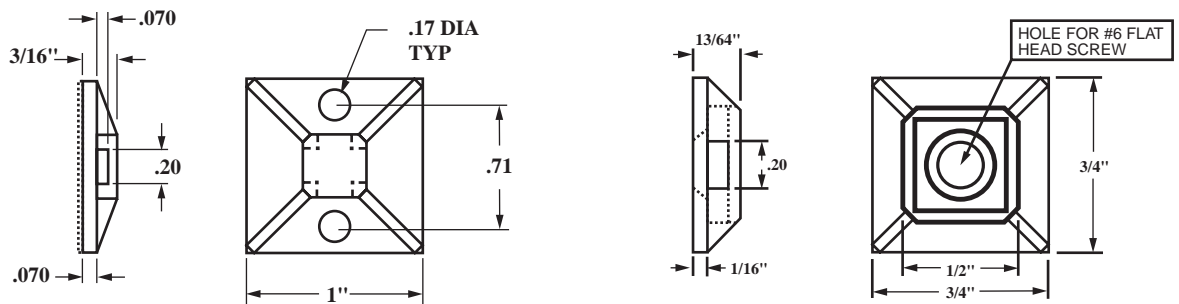

NYLON CABLE TIE MOUNT NATURAL COLOR

Part Number: K25 + Code

CODE	PART	SIZE (SQUARE)	STYLE
001	08-461	3/4	Adhesive Backed for 4" Ties
002	08-462	1	Adhesive Backed for 7"-11" Ties
003	08-463	1	Plain Back for 7"-11" Ties