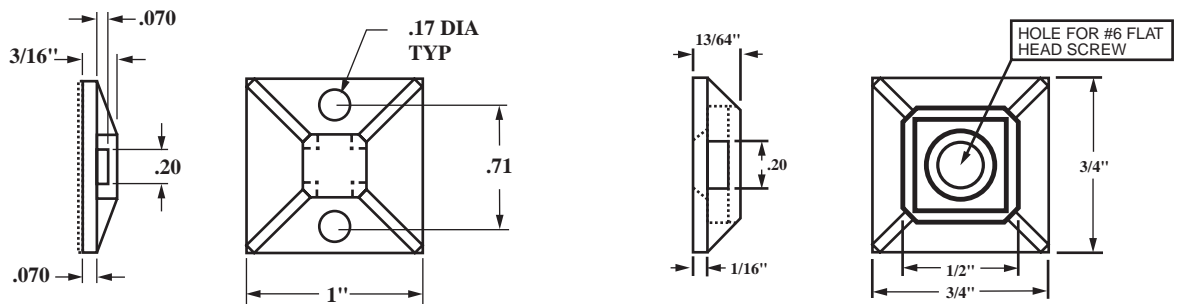

PLAIN WIRE TIES

Part Number: K78 + Code

CODE	LENGTH
001	4
002	6
003	8
004	10

- Stocked in Natural Nylon
- Polypropylene available on request; minimum will apply

NYLON CABLE TIE MOUNT NATURAL COLOR

Part Number: K25 + Code

CODE	PART	SIZE (SQUARE)	STYLE
001	08-461	3/4	Adhesive Backed for 4" Ties
002	08-462	1	Adhesive Backed for 7"-11" Ties
003	08-463	1	Plain Back for 7"-11" Ties